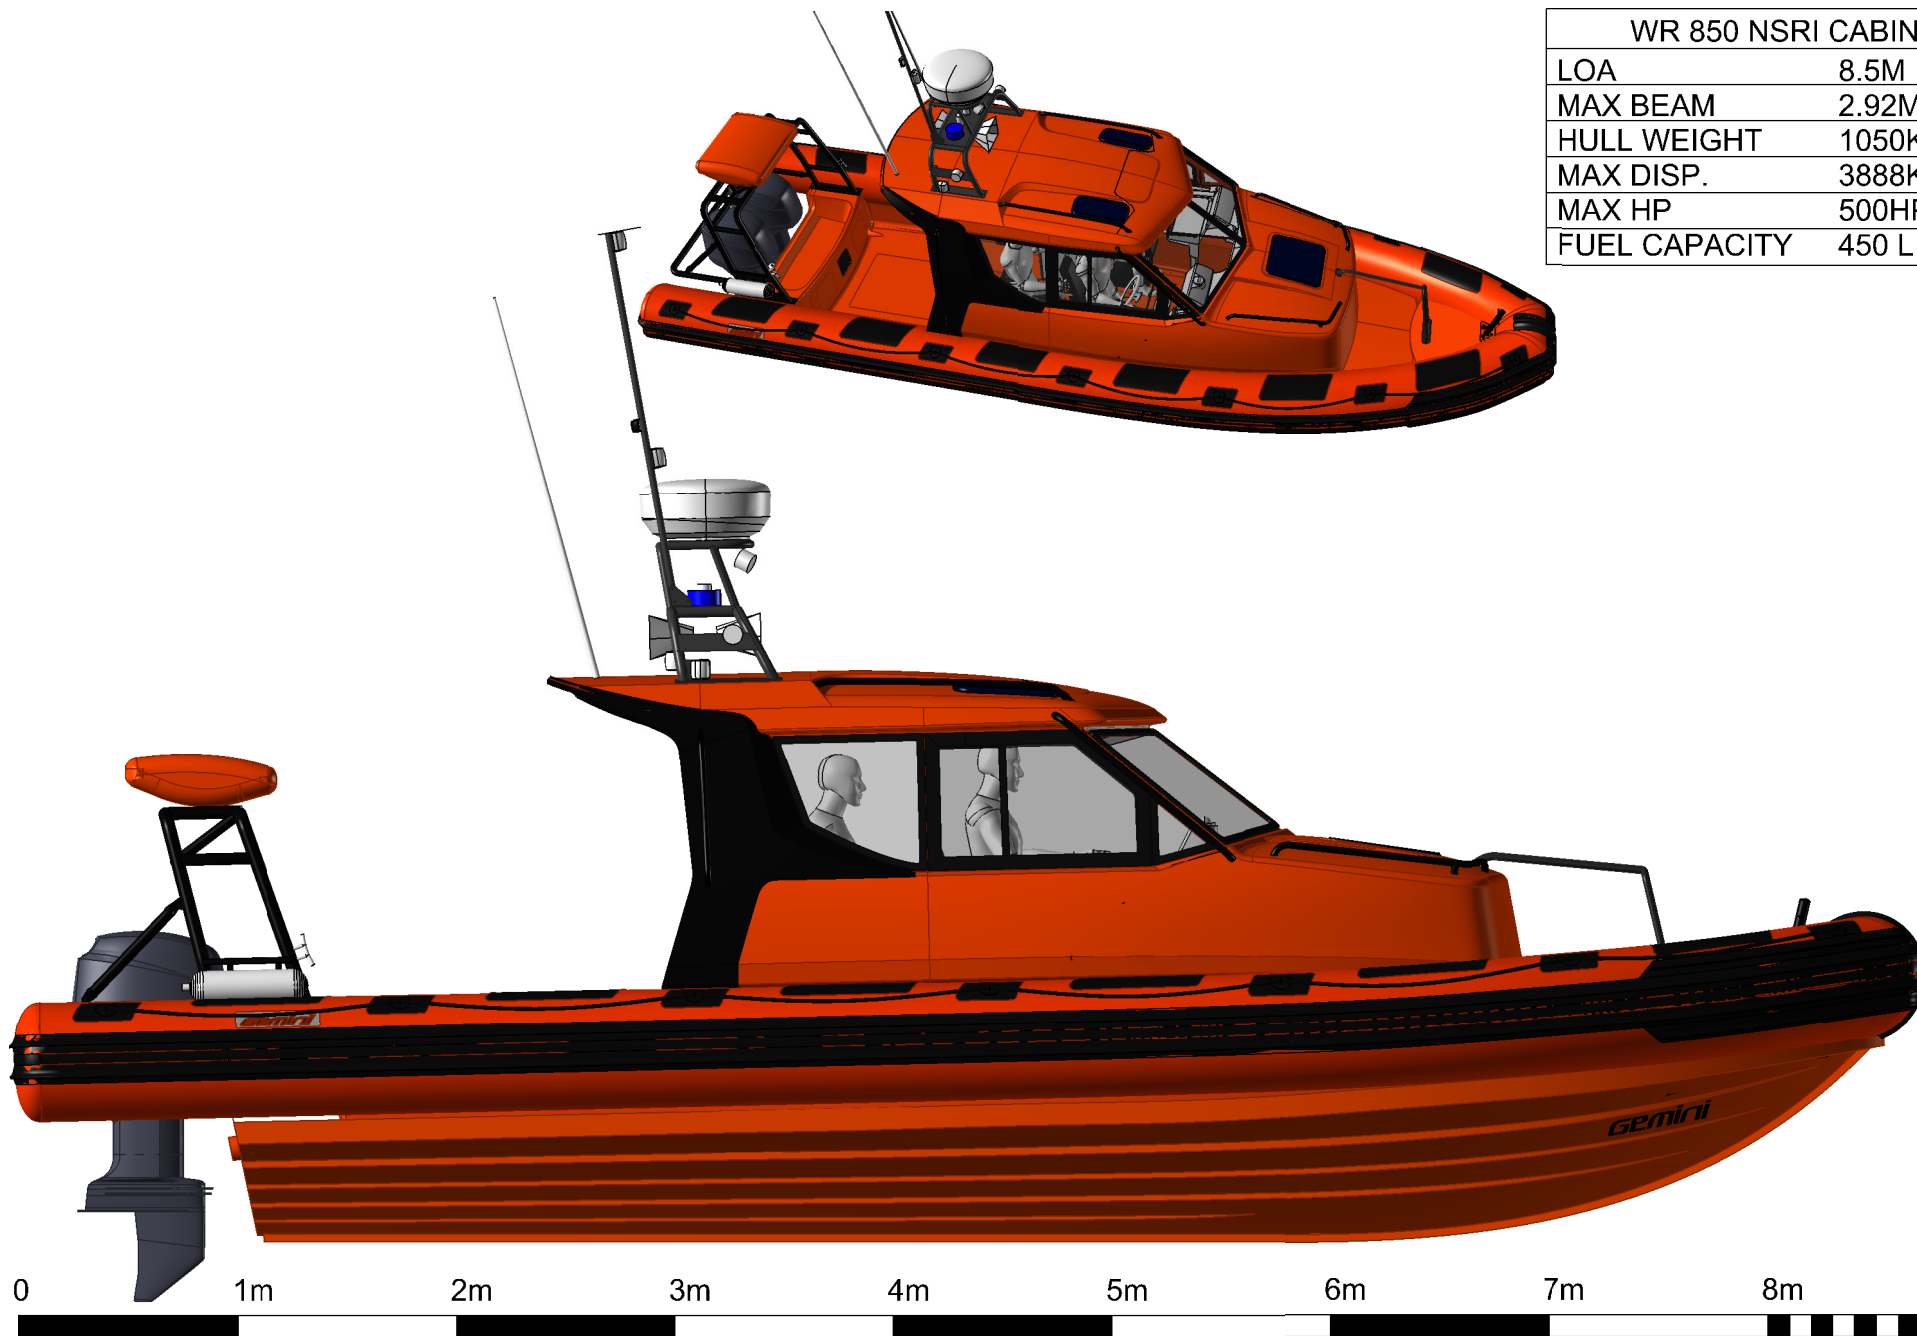

WR 850 NSRI CABIN CLASS

LOA	8.5M
MAX BEAM	2.92M
HULL WEIGHT	1050KG
MAX DISP.	3888KG
MAX HP	500HP
FUEL CAPACITY	450 L

***Gemini***